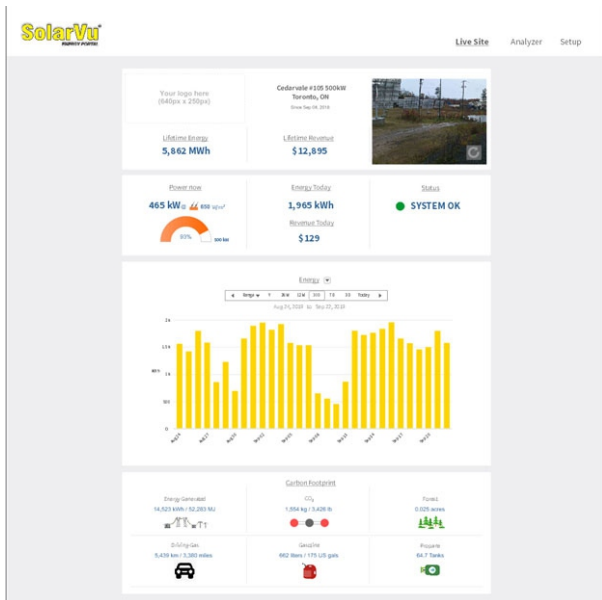

Time and time again we heard from you:

"We love the functionality, we love your service, your product works great - but we want a modern look!"

Well, we heard the feedback and have been working on it amongst other new features and additional functionality coming soon. We are excited to announce that a new SolarVu portal view will be available for anyone with an active monitoring subscription!

What's changing?

- Key functionality from 'Site' and 'Live' pages now present in a single view!
- Find everything you are used to in the same way - now within an integrated "Analyzer" navigation tab for easier access

Also - new features coming soon!

- Improved data download tools
- Enterprise ticket tools for managing truck rolls
- Improved API access and management
- Energy storage and load management views